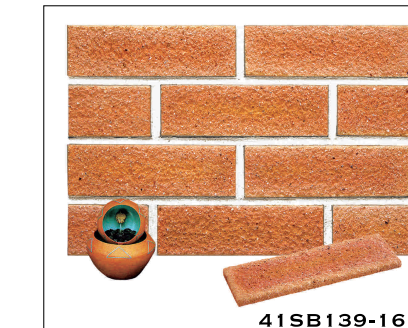

Sandblast Sliced Brick Veneer

Enhances your home with a look of old charm