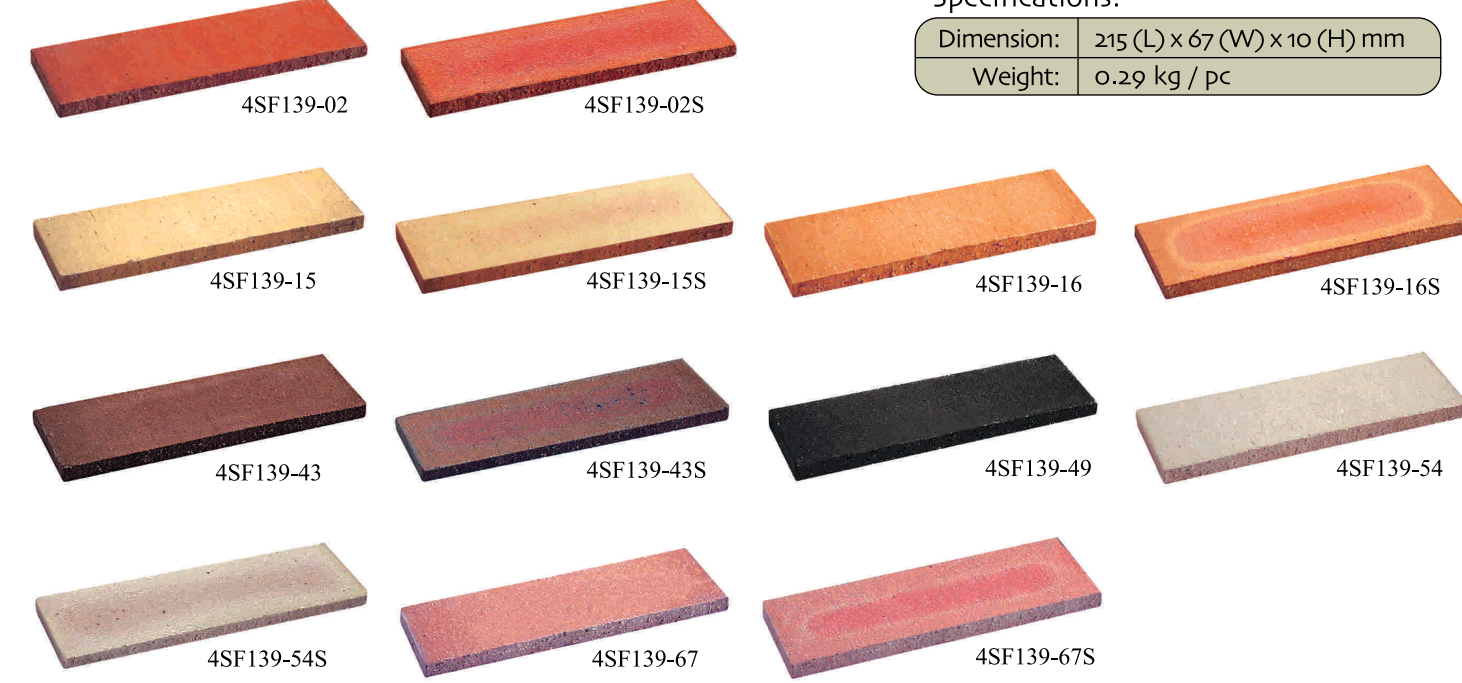

Traditional Smoothface Brick Veneer

Gives your home the classic look of a traditional brick house with charm and elegance

Specifications:

Dimension: 215 (L) x 67 (W) x 10 (H) mm
Weight: 0.29 kg / pc