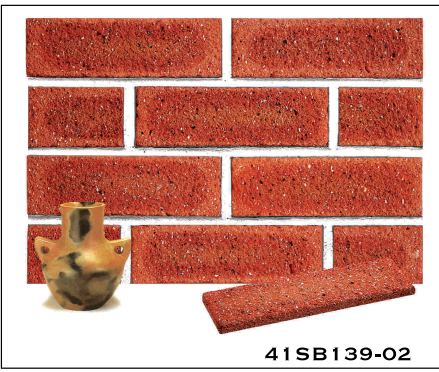

Sandblast Sliced Brick Veneer

Enhances your home with a look of old charm