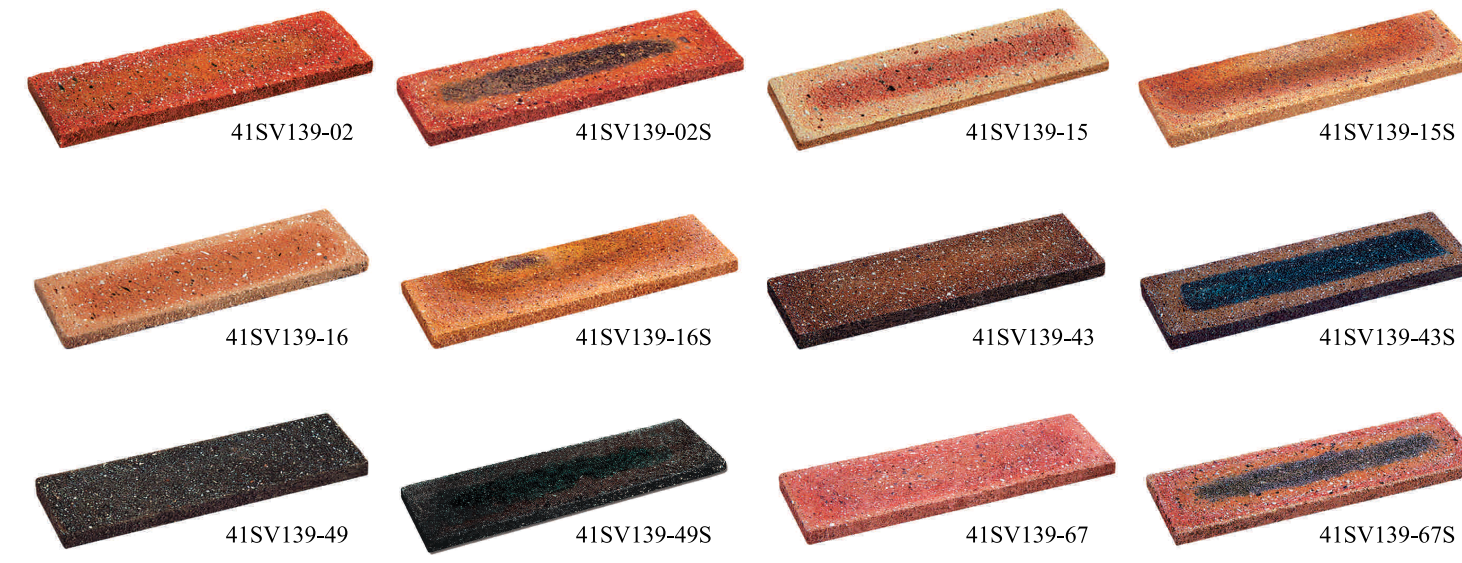

Smoothface Sliced Brick Veneer

Lives in with the fascinating charm of natural colors and exquisite styles

Claybricks invites you to discover a new range of brick veneers with polished texture, extra variety and rich tone. With them, you can create the most striking effect of color combinations of burnt clay in its natural tones and shades.

Specifications:

Dimension: 215 (L) x 67 (W) x 10 (H) mm
Weight: 0.22 kg / pc