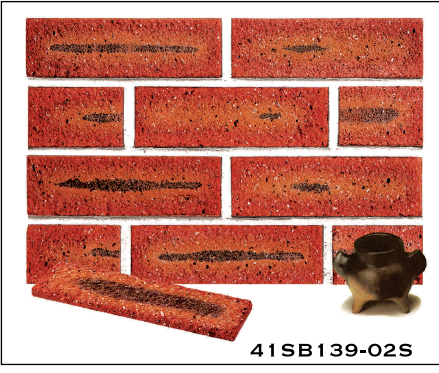

Sandblast Sliced Brick Veneer

Enhances your home with a look of old charm